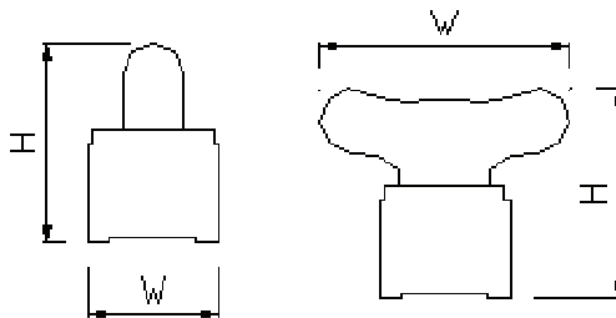

Perkunas

T8 LED CASING (PIPE IN)

**All pictures shown are for illustration purpose only*

SPECIFICATION:	1 X 2FT	1 X 4FT	2 X 4FT
SIZE	H 61MM X W 33MM	H 61MM X W 33MM	H 55MM X W 100MM
SUITABLE WITH	LED TUBE	LED TUBE	LED TUBE

1 X 2FT

1 X 4FT

2 X 4FT