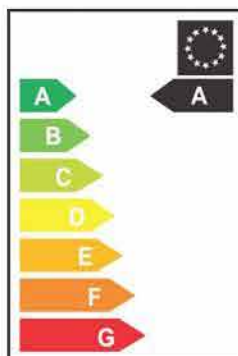

Perkūnas

A60 10W LED COLOUR BULB

RED

YELLOW

BLUE

GREEN

PURPLE

**All pictures shown are for illustration purpose only*

A60 LED color bulb brings smart lighting for your daily living. Retrofit into any lamp shade to create the ambience, suitable for home and commercial decoration.

SPECIFICATION:	
COLOUR	RED/YELLOW/BLUE/GREEN/PURPLE
INPUT VOLTAGE	AC165-265V 50/60Hz
LUMENS	1000LM
LIFE TIME	20000HR
PACKING	100/CTN