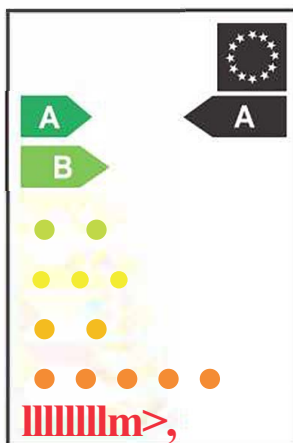

## A SERIES LED BULB

5W A45

10W A60

15W A70

21W A80

25W A90

"All pictures shown ore for illustration purpose only

The A Series or Arbitrary Series Lamps are one of the basic light bulb shapes. It is one of the commonly used light bulb shapes for general lighting. The A Series Bulbs are used in general purpose residential lighting, kitchen lights, porch lights, bathroom and closet lights.

SPECIFICATION:	5W A45	10W A60	15W A70	21W A80	25W A90
SIZE	45MM•55MM	60MM•109MM	70MM•129MM	80MM•140MM	90MM•168MM
COLOUR	6500K/4000K/3000K	6500K/4000K/3000K	6500K/4000K/3000K	6500K/4000K/3000K	6500K/4000K/3000K
LUMENS	500LM	1000LM	1500LM	2100LM	2500LM
INPUT VOLTAGE	AC165-265V	AC165-265V	AC165-265V	AC165-265V	AC165-265V
BEAM ANGLE	200	200	200	200	200
CRI	>80	>80	>80	>80	>80
IP RATING	IP20	IP20	IP20	IP20	IP20
LIFE TIME	20000HR	20000HR	20000HR	20000HR	20000HR
PACKING	100/CTN	100/CTN	100/CTN	100/CTN	100/CTN