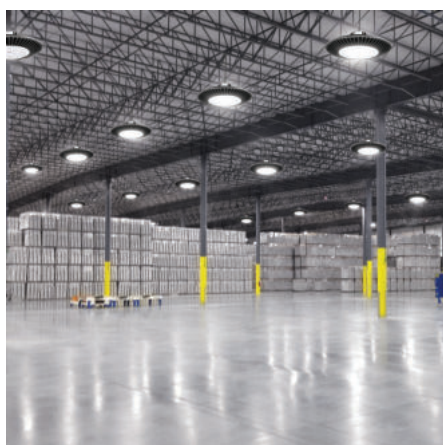

## NESO LED UFO HIGHBAY WITH ALUM REFLECTOR (SIRIM)

*\*All pictures shown are for illustration purpose only*

UFO LED high bay lights are LED lights which are shaped like UFOs and can illuminate large areas. Mainly used for commercial or industrial lighting, such as warehouses, factories, garage, shopping malls, etc.