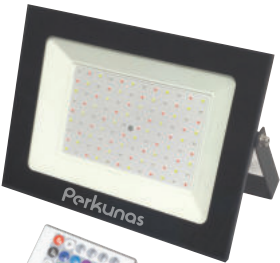

## LED COLOUR FLOODLIGHT

50W

50W RGB

100W RGB

*\*All pictures shown are for illustration purpose only*

Coloured led flood lights can be ideal for anyone wishing to add more ambience to their environment. With IP65 rating, its greatly suitable for both indoor and outdoor usage, including birthday party, night time barbeque, garden lighting, stage lighting, landscape lighting.

SPECIFICATION:	50W	100W
COLOUR	RED/GREEN/BLUE/PURPLE/RGB REMOTE	RGB REMOTE
SIZE	199MM*145MM*33MM	260MM*189MM*38MM
LUMENS	4000LM	8000LM
INPUT VOLTAGE	AC175-265V 50-60Hz	AC175-265V 50-60Hz
BEAM ANGLE	115°	115°
RA	>70	>70
POWER FACTOR	0.9	0.9
IP RATING	IP65	IP65
LIFE TIME	30000HR	30000HR
OPERATING TEMP	-40°C-50°C	-40°C-50°C
PACKING	10/CTN	10/CTN