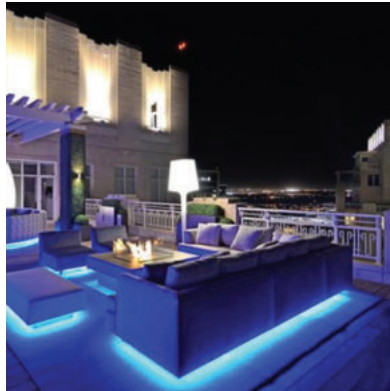

## 360D 240V OUTDOOR COB STRIP LIGHT (50M)

6500K

4000K

3000K

RED

GREEN

BLUE

*\*All pictures shown are for illustration purpose only*

Outdoor COB strip lights are also used to create landscape lighting to draw the attention of the viewer. These lights are also used for cove lighting which gently illuminates the space and significantly enhances the beauty of the room. It is used predominantly in highlighting exteriors building facades, accent lighting, grazing, media facades, orientation & signage, gardens, landscape, deck, swimming pools, bridge lighting etc.